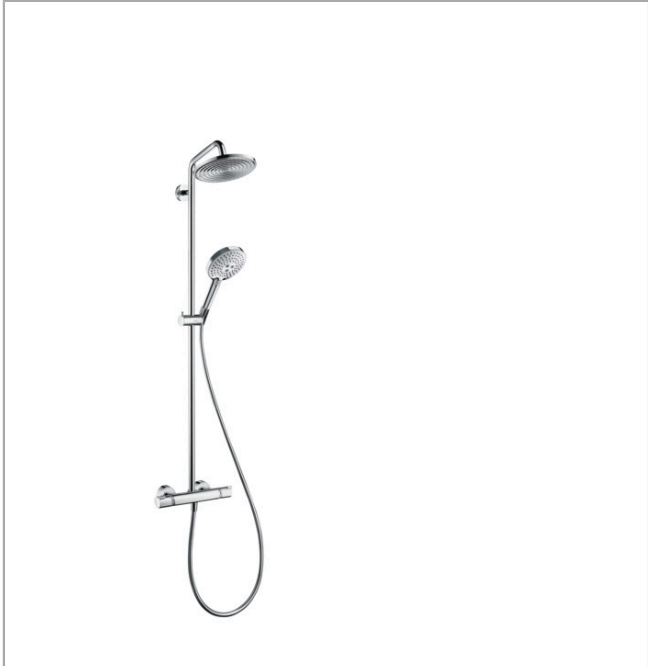

Raindance S
Showerpipe 240 1jet with thermostat
Finish: **Chrome** Article Number: **27115000**

Product image