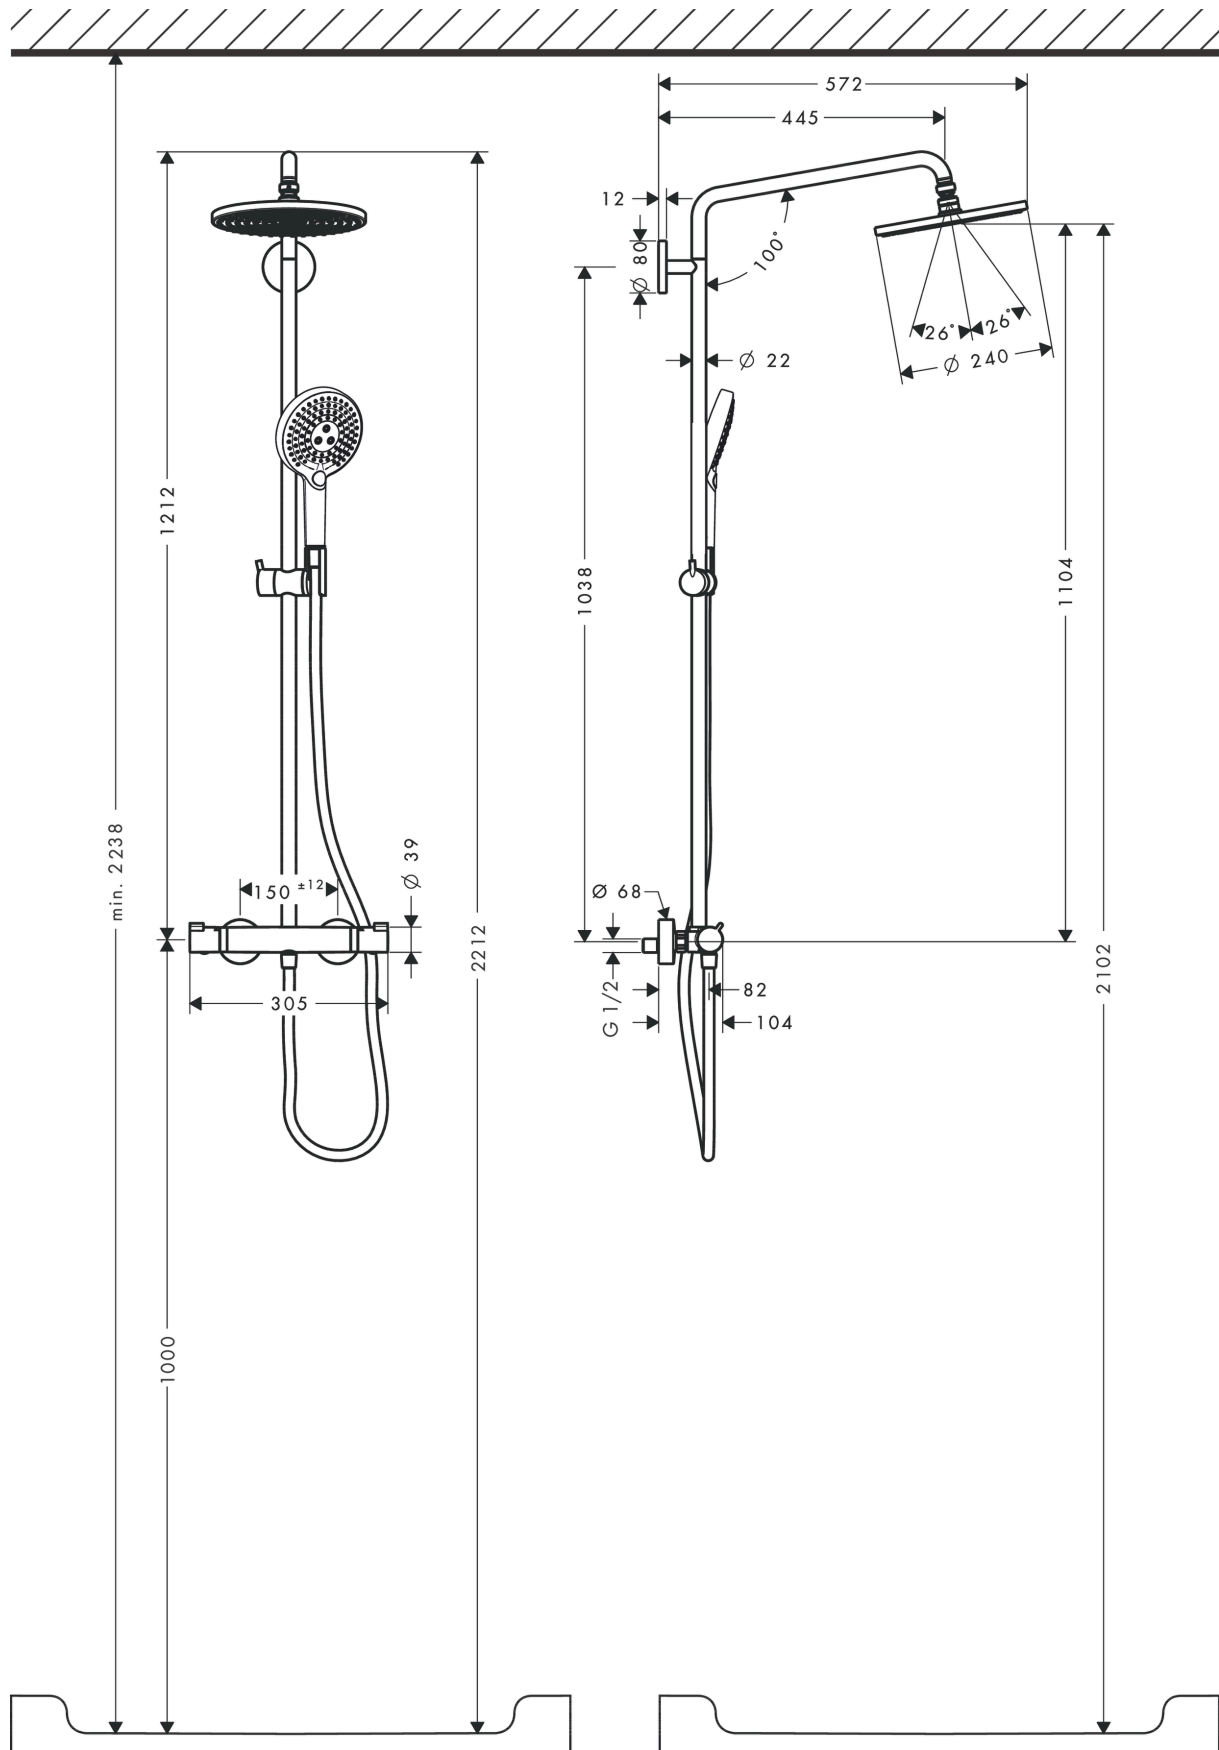

Raindance S
Showerpipe 240 1jet with thermostat
Finish: **Chrome** Article Number: **27115000**

Installation examples