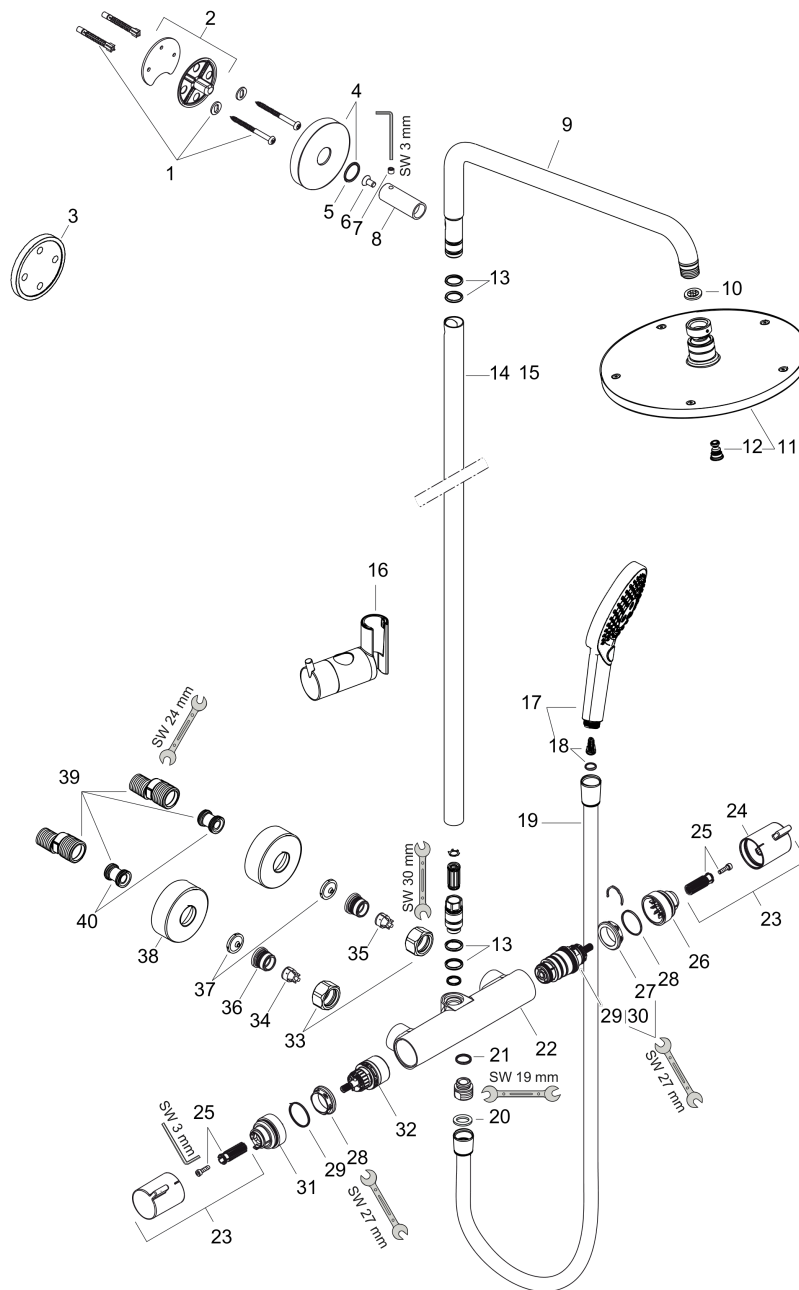

Raindance S
Showerpipe 240 1jet with thermostat
Finish: **Chrome** Article Number: **27115000**

Exploded Drawing

Year of production: >12/20

Raindance S

Showerpipe 240 1jet with thermostat

Finish: **Chrome** Article Number: **27115000**

Spare part list

Year of production: >12/20

Pos.	Description	Article Number	PC	PU
1	mounting set	98716000	5	1
2	wall flange	95688000	8	1
3	tile-matching-disk 7 mm	95239000	5	1
4	escutcheon Ø 60 mm	95692000	6	1
5	O-ring 20x2	98165000	1	1
6	screw	92137000	2	1
7	hollow set screw M6x5	98447000	1	1
8	sleeve	92166000	9	1
9	shower arm	95916000	16	1
10	filter packing	94246000	1	1
11	head shower Ø 240 mm	92210000	20	1
12	air jet	95794000	8	1
13	O-ring 15x2,5	98131000	1	1
14	pipe 1030 mm	95915000	15	1
15	pipe 1400 mm	95983000	16	1
16	support, assy	97651000	13	1
17	handshower	26530000	98	1
18	filter insert	97708000	2	1
19	shower hose Isiflex'B 1,60 m	28276000	98	1
20	seal	98058000	1	1
21	O-ring 14x2	98129000	1	1
22	Thermostat	92147000	21	1
23	handle	95836000	8	1
24	pushbutton	92848000	2	1
25	handle fixing set	95843000	3	1
26	safety set	95839000	6	1
27	nut	98913000	6	1
28	O-ring 26x1,5	98390000	1	1
29	thermostat cartridge	98282000	14	1
30	cartridge for exchanged connections	92373000	18	1
31	stop ring for flow control	95927000	8	1
32	shut off unit with selector	98283000	12	1
33	set of nuts	96157000	8	1
34	non return valve (pressure-resistant up to 2 MPa)	93136000	8	1
35	non return valve	96737000	8	1
36	O-ring 17x1,5	98137000	1	1
37	filter packing	96922000	3	1
38	escutcheon Ø 68 mm	96467000	6	1
39	noise reduction	96429000	2	1
40	set of S-unions (±12 mm)	94140000	10	1