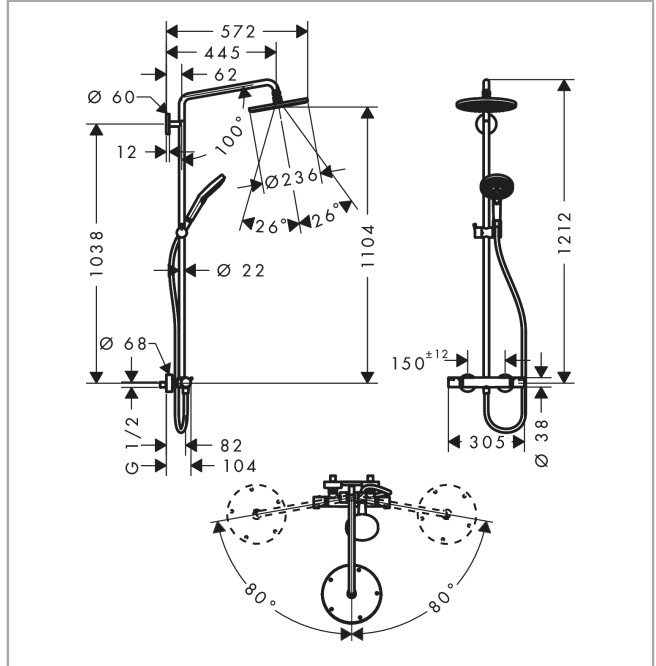

##### product features

- consists of: overhead shower, hand shower, shower thermostat, shower hose, slider, shower bar
- overhead shower Raindance S 240 Air
- shower head size overhead shower: 236 mm
- spray type overhead shower: RainAir
- flow rate RainAir spray (at 3 bar): 16 l/min
- spray type hand shower: RainAir, Rain, Whirl
- flow rate of hand shower at 3 bar: 15,5 l/min
- maximum flow rate for Showerpipe at 3 bar: 16 l/min
- minimum flow pressure: 1 bar
- max. operating pressure: 10 bar
- ball-joint: overhead shower angle adjustable
- pipe can be shortened in height
- shower bar diameter: 22 mm
- height-adjustable hand shower holder
- shower arm length overhead shower: 460 mm
- swivel shower arm
- thermostat Ecostat Comfort
- safety stop at 40°C
- adjustable hot water limitation
- outlets controlled via turning handle
- will not run two functions at same time
- suitable for continuous flow water heaters
- mounting type: exposed installation
- connection dimension DN15
- connection thread G ½
- centre distance 150 ± 12 mm
- intrinsically safe against backflow
- pipe length: 900 mm
- 2 functions

#### Certificates / Sustainability

**Raindance S**  
**Showerpipe 240 1jet with thermostat**  
 Finish: **Chrome** Article Number: **27115000**

Product image

Scale drawing

Flowchart

**Raindance S**  
**Showerpipe 240 1jet with thermostat**  
 Finish: **Chrome** Article Number: **27115000**