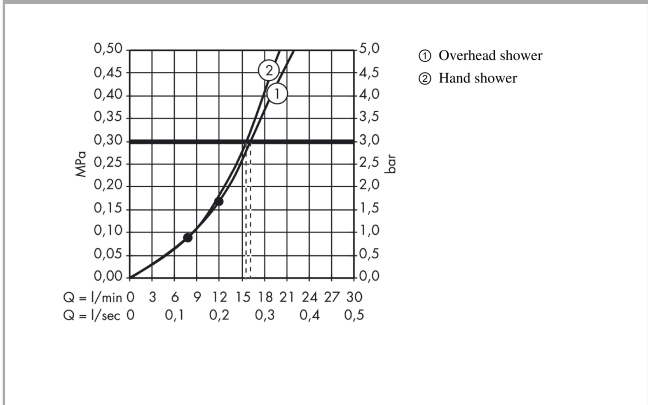

Raindance S
Showerpipe 240 1jet with thermostat
Finish: **Chrome** Article Number: **27115000**

Product image

Scale drawing

Flowchart